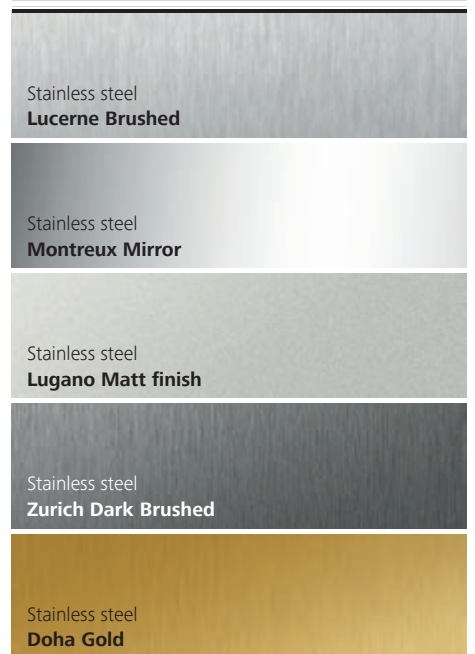

## Walls

|   |   |  |  |  |
|---|---|--|--|--|
|  <p>Back painted glass<br/><b>Shanghai Red</b></p>                |  <p>Back painted glass "Metallic"<br/><b>Petersburg Amber</b></p>  |  <p>Back painted glass "Metallic"<br/><b>Stockholm Grey</b></p> |  <p>Stainless steel<br/><b>Lausanne Linen</b></p>        |  <p>Laminate<br/><b>Slavonia Wood</b></p>   |
|  <p>Back painted glass<br/><b>Jodhpur Blue</b></p>               |  <p>Back painted glass "Metallic"<br/><b>Toronto Titanium</b></p> |  <p>Stainless steel<br/><b>Lucerne Brushed</b></p>             |  <p>Stainless steel<br/><b>Lugano Matt finish</b></p>   |  <p>Laminate<br/><b>Vancouver Wood</b></p> |
|  <p>Back painted glass<br/><b>Antigua Celestine</b></p>         |  <p>Back painted glass "Metallic"<br/><b>Leon Silver</b></p>     |  <p>Stainless steel<br/><b>Montreux Mirror</b></p>            |  <p>Stainless steel<br/><b>Zurich Dark Brushed</b></p> |  <p>Laminate<br/><b>Chigago Wood</b></p>  |
|  <p>Back painted glass "Satinated"<br/><b>Helsinki Grey</b></p> |  <p>Back painted glass "Metallic"<br/><b>Kashmir Blue</b></p>    |  <p>Stainless steel<br/><b>Geneva Dama</b></p>                |  <p>Stainless steel<br/><b>Doha Gold</b></p>           |  <p>Laminate<br/><b>Arosa Wood</b></p>    |