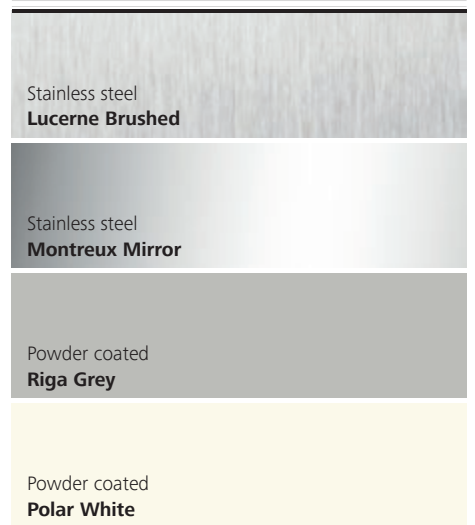

# Times Square

Let color speak your language.

**Car**

**Lighting**

**Ceiling**

**Note**

Specifications, options and colors are subject to change. All cars and options illustrated in this brochure are representative only. The samples shown may vary from the original in color and material.

## Walls

|                                 |                                   |                                |   |
|---------------------------------|-----------------------------------|--------------------------------|---|
| Laminate<br><b>Dubai Blue</b>   | Laminate<br><b>Seville Sunset</b> | Laminate<br><b>Siena Brown</b> | Stainless steel<br><b>Lucerne Brushed</b> |
| Laminate<br><b>Cadiz Blue</b>   | Laminate<br><b>Tangier Orange</b> | Laminate<br><b>Milan Grey</b>  | Stainless steel<br><b>Montreux Mirror</b> |
| Laminate<br><b>Tahiti Green</b> | Laminate<br><b>Aswan Yellow</b>   | Laminate<br><b>Polar White</b> | Stainless steel<br><b>Geneva Dama</b>     |
| Laminate<br><b>Athens Grey</b>  | Laminate<br><b>Suez Grey</b>      |                                | Stainless steel<br><b>Lausanne Linen</b>  |

## Floor

|                                 |                                   |                                    |                                    |  |
|---------------------------------|-----------------------------------|------------------------------------|------------------------------------|--|
| Black rubber<br><b>Speckled</b> | Artificial granite<br><b>Grey</b> | Artificial granite<br><b>Black</b> | Artificial granite<br><b>Brown</b> | Prepared for<br>customer-supplied<br>floor |
|---------------------------------|-----------------------------------|------------------------------------|------------------------------------|--|