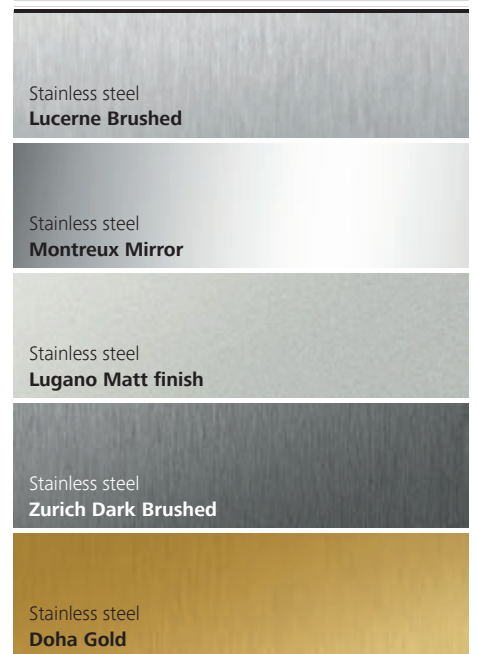

Sunset Boulevard

Digital print on satinated glass