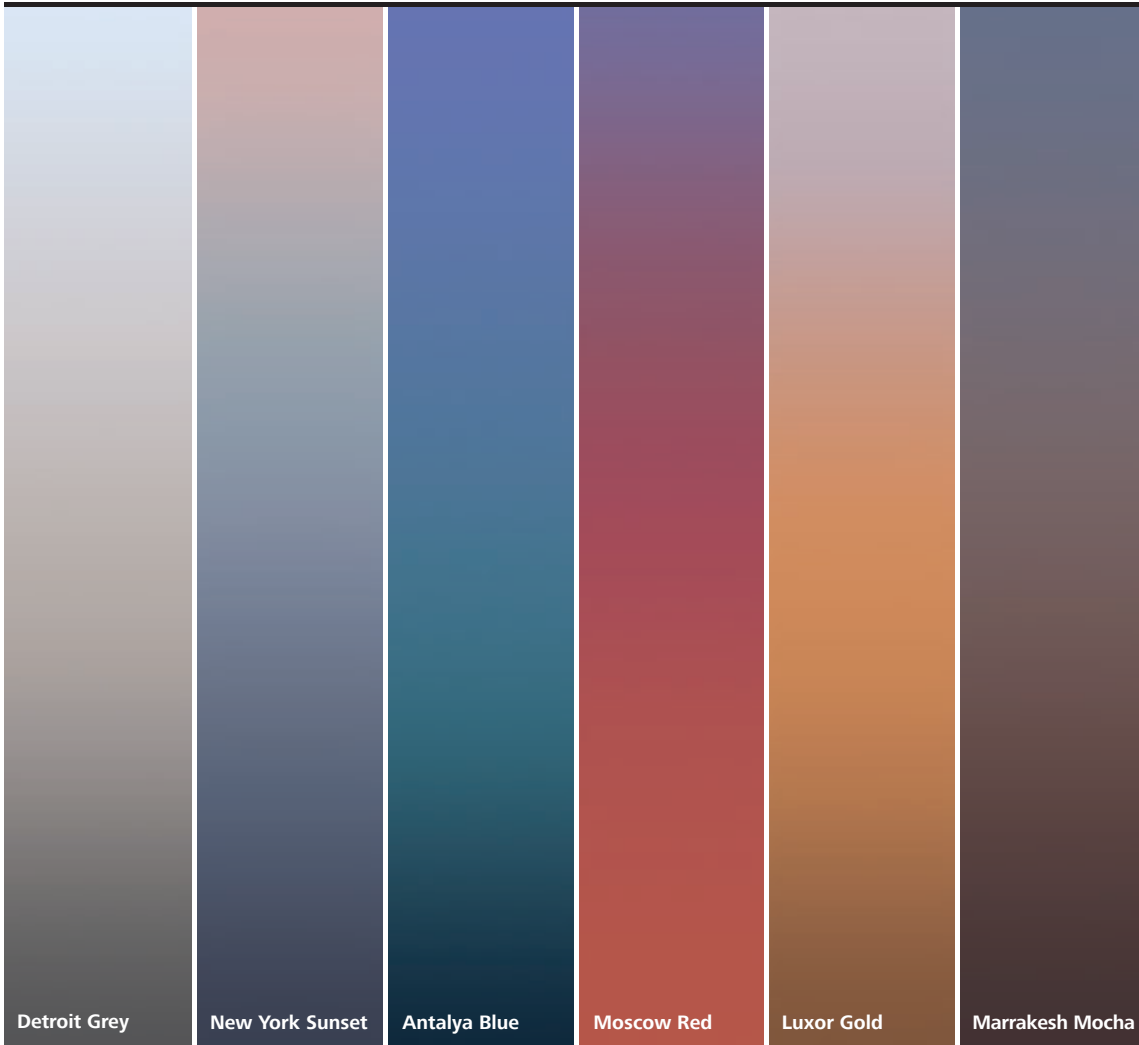

Walls
Digital decoration
on satin glass

Detroit Grey

New York Sunset

Antalya Blue

Moscow Red

Luxor Gold

Marrakesh Mocha

Walls
Stainless
steel