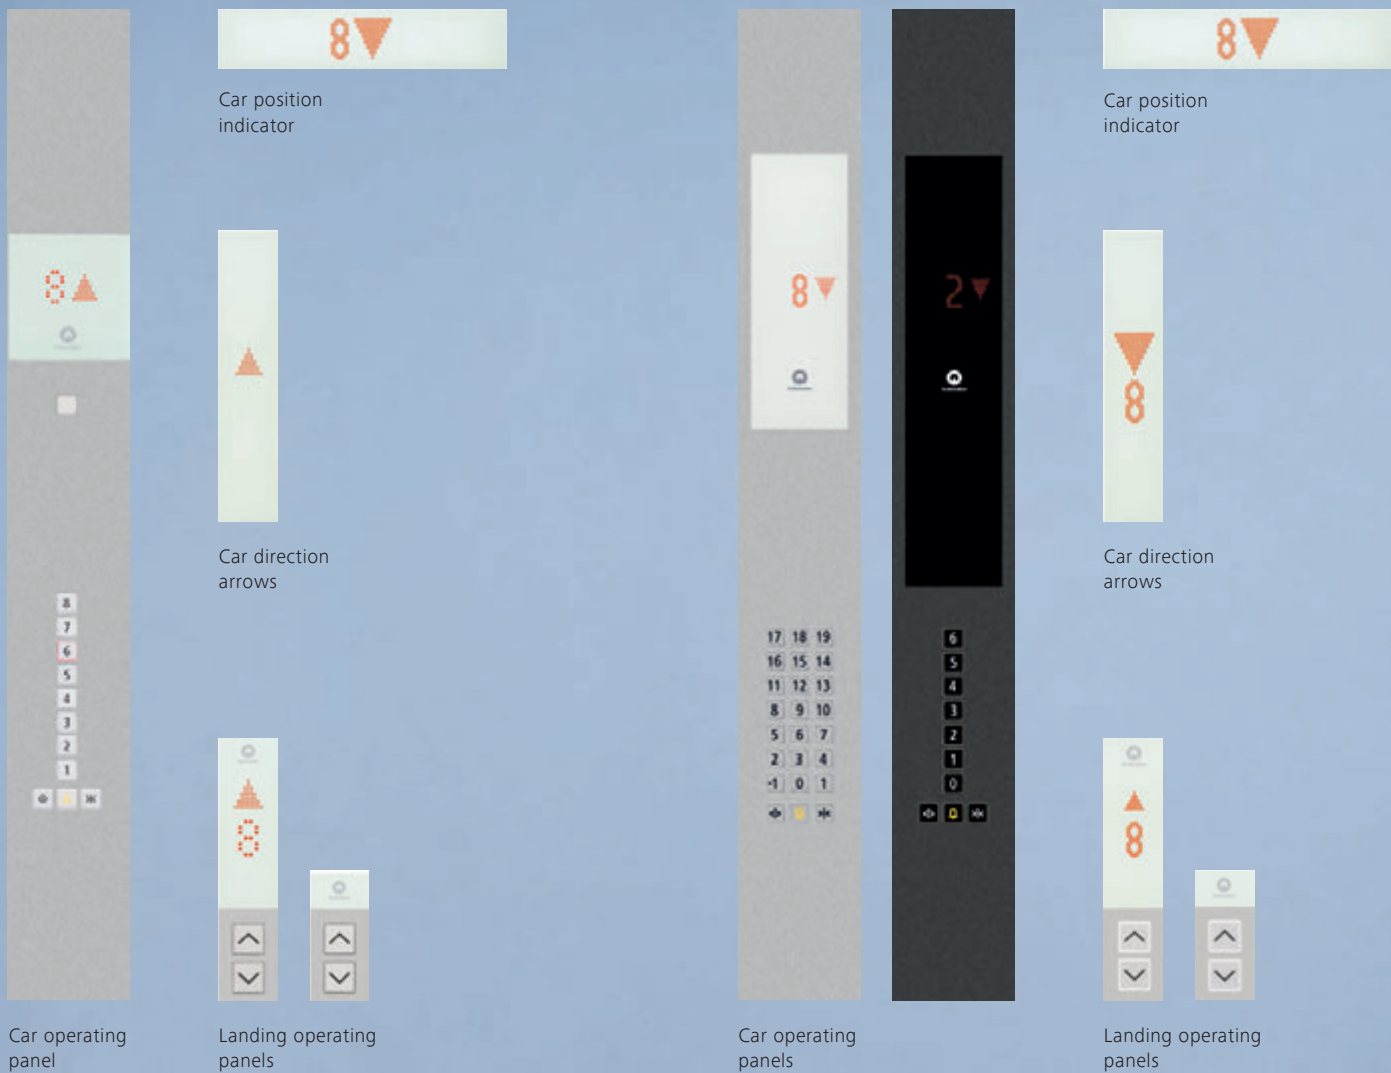

Elegant design. Easy to operate.

An invitation to passenger control.

Linea 100

Functional design in stainless steel. Integrated white glass display with large, easily readable red LED dot matrix. Clear push buttons with red call confirmation.

Optional features:

- Concealed attendant box
- Key switches
- Braille on buttons

Linea 300

Versatile in decoration. Modern and robust face plate in stainless steel, mirror polished or linen. Push buttons with clear white illumination which turns red when call is recognized. Glass panel in white or black with large, easily readable, high-resolution red LED dot matrix display.

Optional features:

- TFT LCD screen
- Concealed attendant box
- Different mounting options for landing fixtures
- Key switches
- Card reader
- Braille on buttons