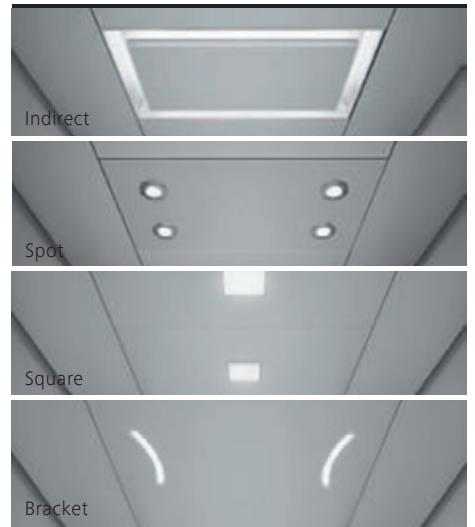

Times Square

Let color speak your language.

Note

Specifications, options and colors are subject to change. All cars and options illustrated in this brochure are representative only. The samples shown may vary from the original in color and material.