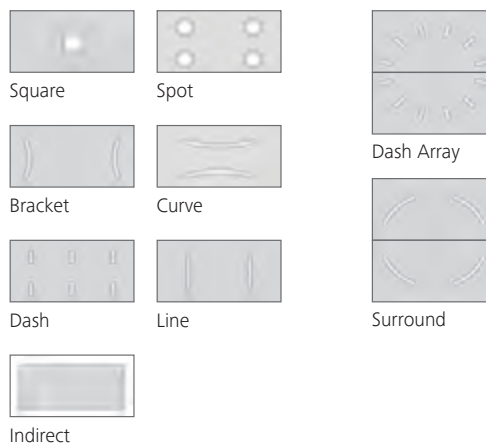

Libertà – Personalize your elevator

Do you want to put yourself in the design director's chair?

With the Libertà option, enjoy the possibility to create your own car interior with a free choice of combinations. Select the ceiling, combine any wall and floor colors from our 4 distinct décor lines and choose your options. The bare car option allows up to 50 % of the car's rated capacity as additional weight giving you full freedom for customized interiors.

Lightings

Lightings complement the ambiance in your elevator. Select from 9 lighting styles with direct or indirect lighting to create the desired atmosphere in your car. Depending on car dimension one or two lighting elements are mounted. Elements Surround and Dash Array are only available in a limited range of car dimensions.